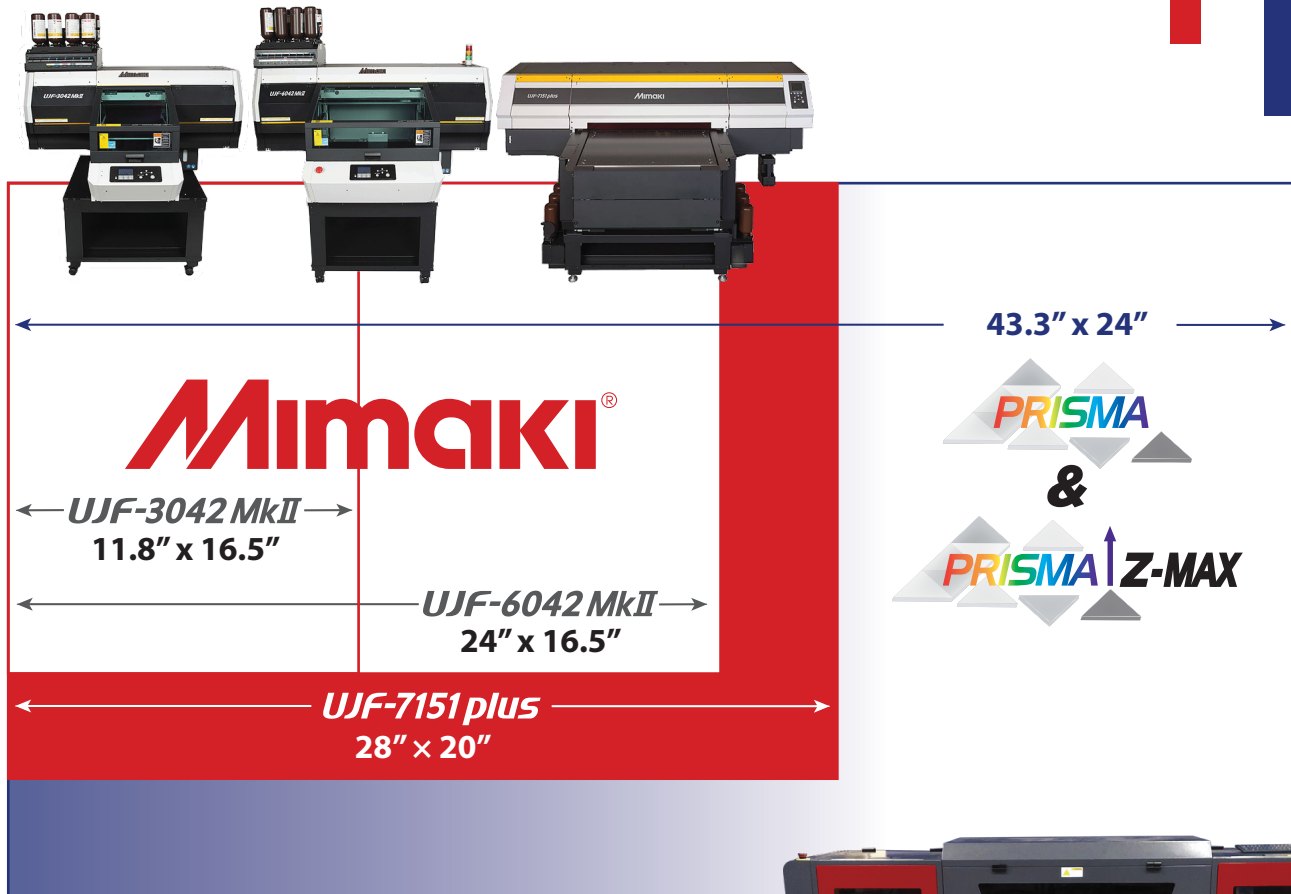

**BED WIDTH**

**BED DEPTH**

FULLY ADJUSTABLE HEIGHT UV-LED FLATBED PRINTER