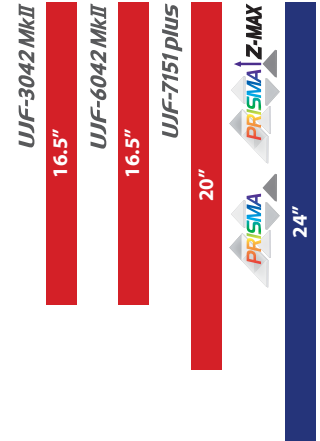

**BED WIDTH**

**BED DEPTH**

FULLY ADJUSTABLE HEIGHT UV-LED FLATBED PRINTER