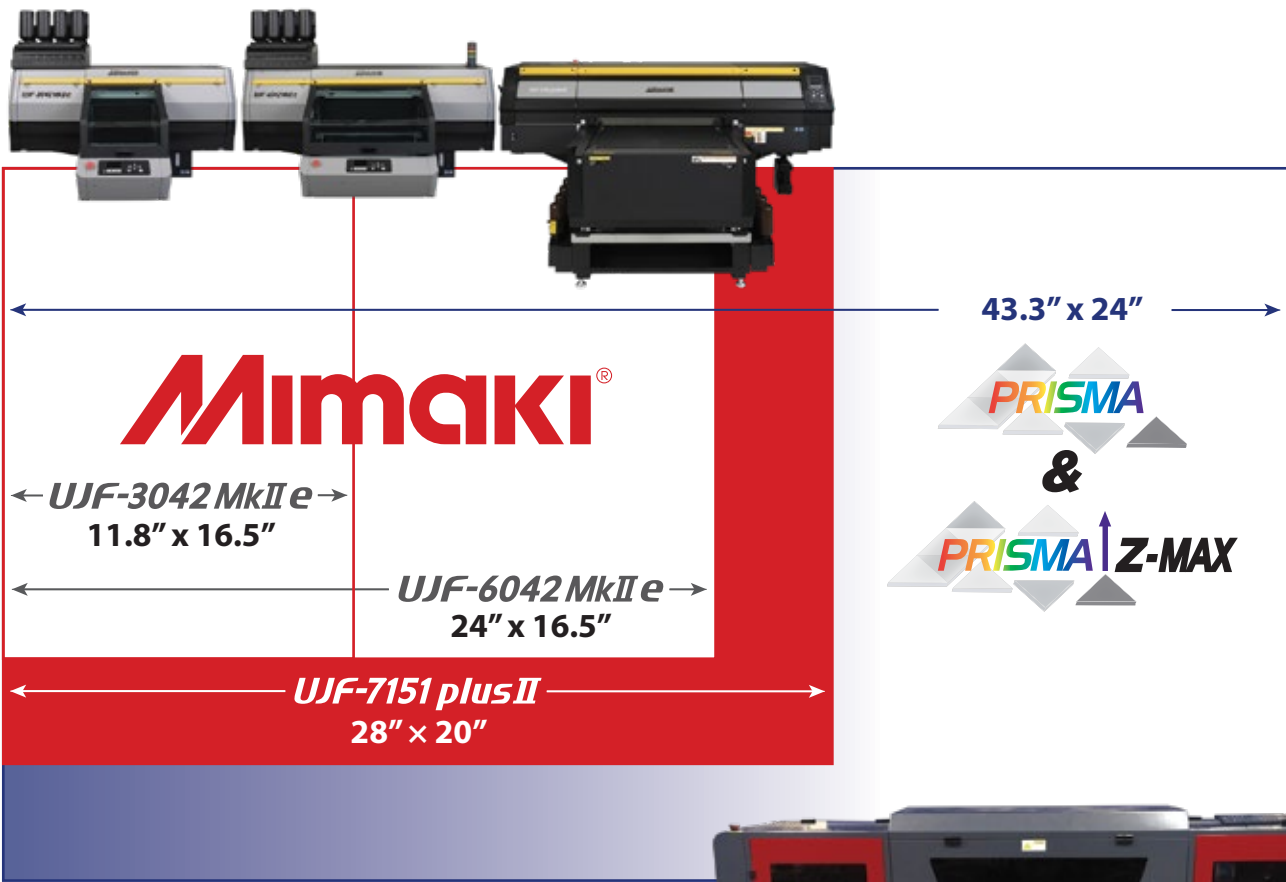

MAX WEIGHT

MAX Z-HEIGHT

FULLY ADJUSTABLE HEIGHT UV-LED FLATBED PRINTER