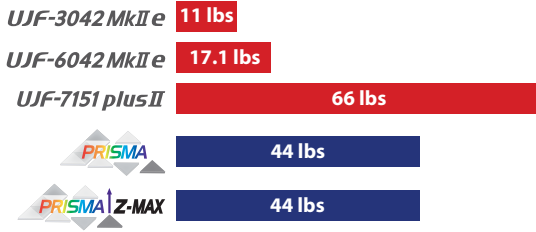

MAX WEIGHT

MAX Z-HEIGHT

FULLY ADJUSTABLE HEIGHT UV-LED FLATBED PRINTER